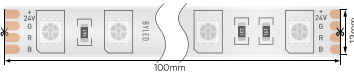

BLS5050-60-24-14.4-RGB-66

60LED/m | 14.4W | 24V | IP66

Серия BLSCOB

BLSCOB-320-12-5

3000K

4000K

320LED/m | 12V | 5W/m
IP20 | CRI>90 | 543Lm

6000K

BLSCOB-480-12-11

3000K

4000K

480LED/m | 12V | 11W/m
IP20 | CRI>90 | 1045Lm

6000K

BLSCOB-480-12-11-R

RED

480LED/m | 12V | 11W/m
IP20 | CRI>90

BLSCOB-480-12-11-G

GREEN

480LED/m | 12V | 11W/m
IP20 | CRI>90

BLSCOB-480-12-11-B

BLUE

480LED/m | 12V | 11W/m
IP20 | CRI>90