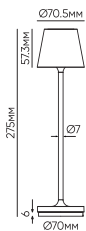

Cone / Переносные светильники

Sanan LED | Гарантия 36 месяцев