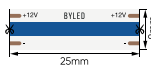

BLSCOB-480-12-11-B

BLUE

480LED/m | 12V | 11W/m
IP20 | CRI>90