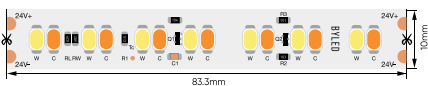

BLS2835-168-24-14.4-DTW-LUX

Dim to warm

168LED/m | 14.4W | IP20 | 1150Lm