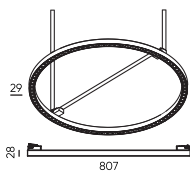

3000K

DIM

● Черный

ROPE-RND-BL-45-800
45W | 3600Lm | 48°