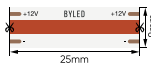

BLSCOB-480-12-11-R

RED

480LED/m | 12V | 11W/m
IP20 | CRI>90