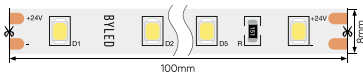

Светодиодная лента / PRO+

3M Original | Уникальный BIN | До 160Lm/w | 50 000ч | Гарантия 60 месяцев

Серия BLS2835 PRO+

BLS2835-60-24-4.8-PRO+
60LED/m | 24V | 4.8W/m
IP20 | CRI>85 | 561Lm

3000K 4000K